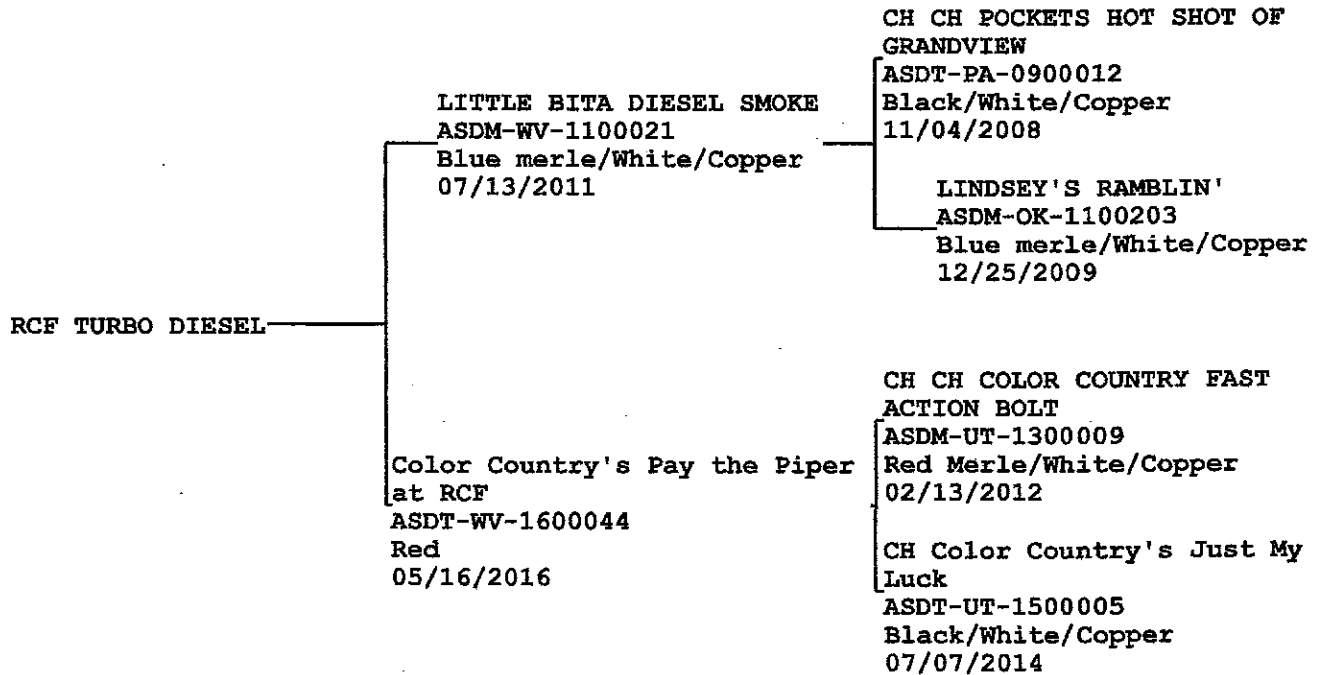

AMERICAN STOCK DOG REGISTRY

P.O. Box 7510, Columbia, MO 65205

www.americanstockdog.org

Toy Australian Shepherd REGISTRATION CERTIFICATE

NAME: RCF TURBO DIESEL

BREED: Australian Shepherd

NUMBER: ASDT-NE-1800132

DOB: 07/26/2018

SEX: Male

COAT COLOR: Black/Copper/White

EYE COLOR: Brown

TAIL: Docked

MICROCHIP: 932002000581252

OWNER: Matt Christensen
Laurel, NE 68745

BREEDER: Kelly Kniceley